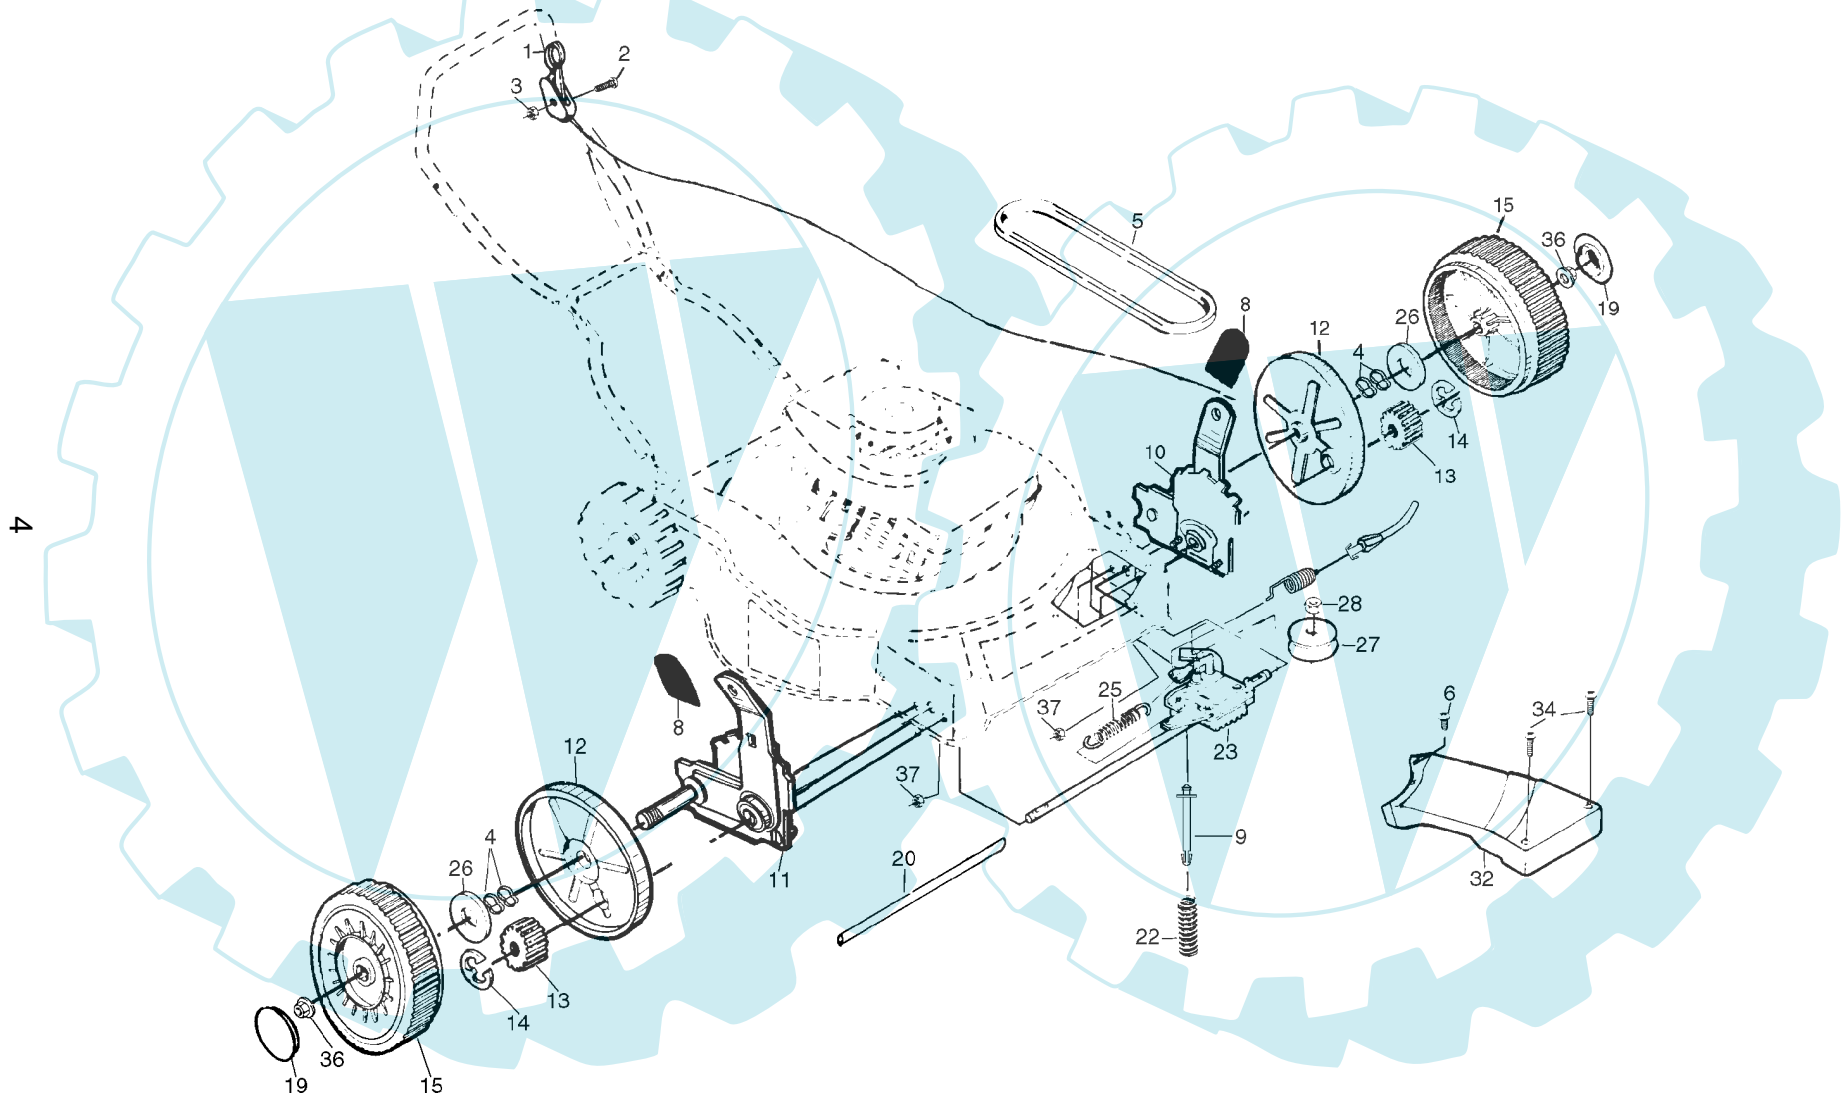

ROTARY LAWN MOWER - - MODEL NUMBER 600SD (JNA600SDB)

4

ROTARY LAWN MOWER - - MODEL NUMBER 600SD (JNA600SDB)

5

KEY NO.	PART NO.	DESCRIPTION
1	532 14 57-55	Dual Head Cable Control Assembly
2	532 15 87-55	Hex Washer Head Screw 1/4-20 x 2.12
3	532 75 11-52	Locknut
4	532 05 71-43	Wave Washer
5	532 14 65-27	V-Belt
6	532 75 00-97	Screw
8	532 13 28-00	Selector Knob
9	532 15 04-95	Hex Head Bolt 1/4-20 x 2
10	532 15 24-65	Wheel Adjuster Assembly (Left)
11	532 15 24-63	Wheel Adjuster Assembly (Right)
12	532 18 05-04	Dust Cover
13	532 13 70-54	Pinion
14	812 00 00-58	E-Ring
15	532 18 07-59	Wheel & Tire Assembly

KEY NO.	PART NO.	DESCRIPTION
19	532 80 11-53	Hubcap
20	532 08 60-12	Drive Shaft Cover
22	532 13 70-90	Spring
23	532 70 25-11	Gear Case Assembly
25	532 07 51-92	Spring
26	532 06 77-25	Washer
27	532 13 70-52	Drive Pulley
28	532 13 20-10	Locknut
32	532 13 70-88	Drive Cover
34	532 14 60-72	Pan Head Tapping Screw #10-24 x 2-3/4
36	532 08 39-23	Flanged Locknut
37	532 06 36-01	Nut

NOTE: All component dimensions given in U.S. inches.
1 inch = 25.4 mm