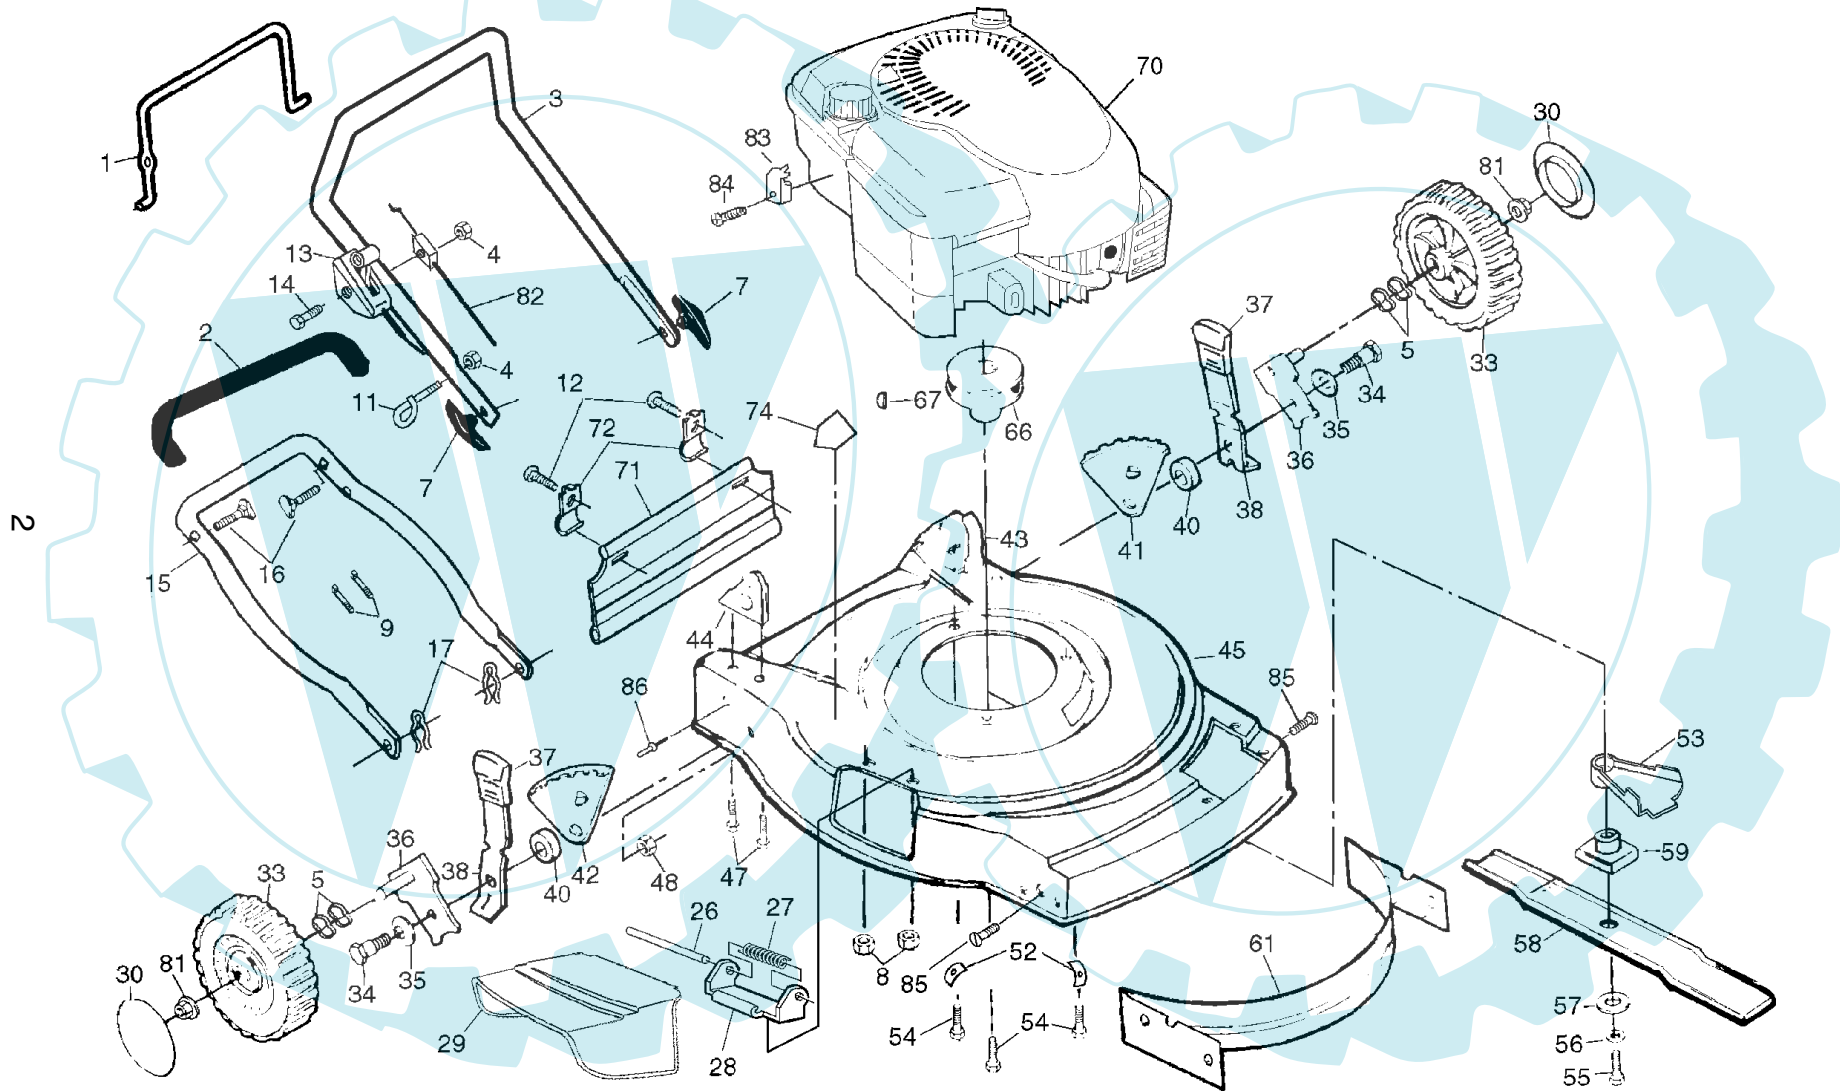

## ROTARY LAWN MOWER - - MODEL NUMBER 600SD (JNA600SDB)

KEY NO.	PART NO.	DESCRIPTION
1	532 14 57-94	Control Bar
2	532 16 42-65	Handle Grip
3	532 16 71-63	Upper Handle
4	<b>532 13 20-04</b>	Nut, Hex 1/4-20
5	532 05 71-43	Wave Washer
7	532 13 63-76	Handle Knob
8	532 06 36-01	Locknut 1/4-20
9	532 06 64-26	Wire Tie
11	<b>532 17 95-85</b>	Rope Guide
12	532 75 00-97	Screw
13	532 16 69-71	Throttle Control
14	532 14 49-29	Hex Washer Head Screw 1/4-20 x 2-1/8
15	532 15 36-05	Lower Handle
16	532 13 19-59	Handle Bolt 5/16-18 x 1-3/4
17	532 05 17-93	Hairpin Cotter
26	532 14 72-86	Hinge Rod
27	532 08 75-89	Torsion Spring
28	532 08 75-93	Housing Bracket Assembly
29	532 75 01-49	Discharge Guard
30	532 80 11-53	Hubcap
33	532 75 05-50	Wheel & Tire Assembly
34	532 14 27-48	Shoulder Bolt 3/8-16 x 1
35	532 06 23-35	Belleville Washer 1/2
36	532 15 12-54	Axle Arm Assembly
37	532 13 28-00	Selector Knob
38	532 12 52-59	Selector Spring
40	532 14 66-30	Spacer
41	532 13 43-40	Wheel Adjusting Bracket (L.R.)
42	532 13 43-41	Wheel Adjusting Bracket (R.R.)
43	532 17 09-77	Handle Bracket Assembly (Left)
44	<b>532 17 09-75</b>	Handle Bracket Assembly (Right)
45	532 17 68-33	Lawn Mower Housing (Incl. Ref. #74)

**NOTE:** All component dimensions given in U.S. inches.  
 1 inch = 25.4 mm

KEY NO.	PART NO.	DESCRIPTION
19	532 80 11-53	Hubcap
20	532 08 60-12	Drive Shaft Cover
22	532 13 70-90	Spring
23	532 70 25-11	Gear Case Assembly
25	532 07 51-92	Spring
26	532 06 77-25	Washer
27	532 13 70-52	Drive Pulley
28	532 13 20-10	Locknut
32	532 13 70-88	Drive Cover
34	532 14 60-72	Pan Head Tapping Screw #10-24 x 2-3/4
36	532 08 39-23	Flanged Locknut
37	532 06 36-01	Nut