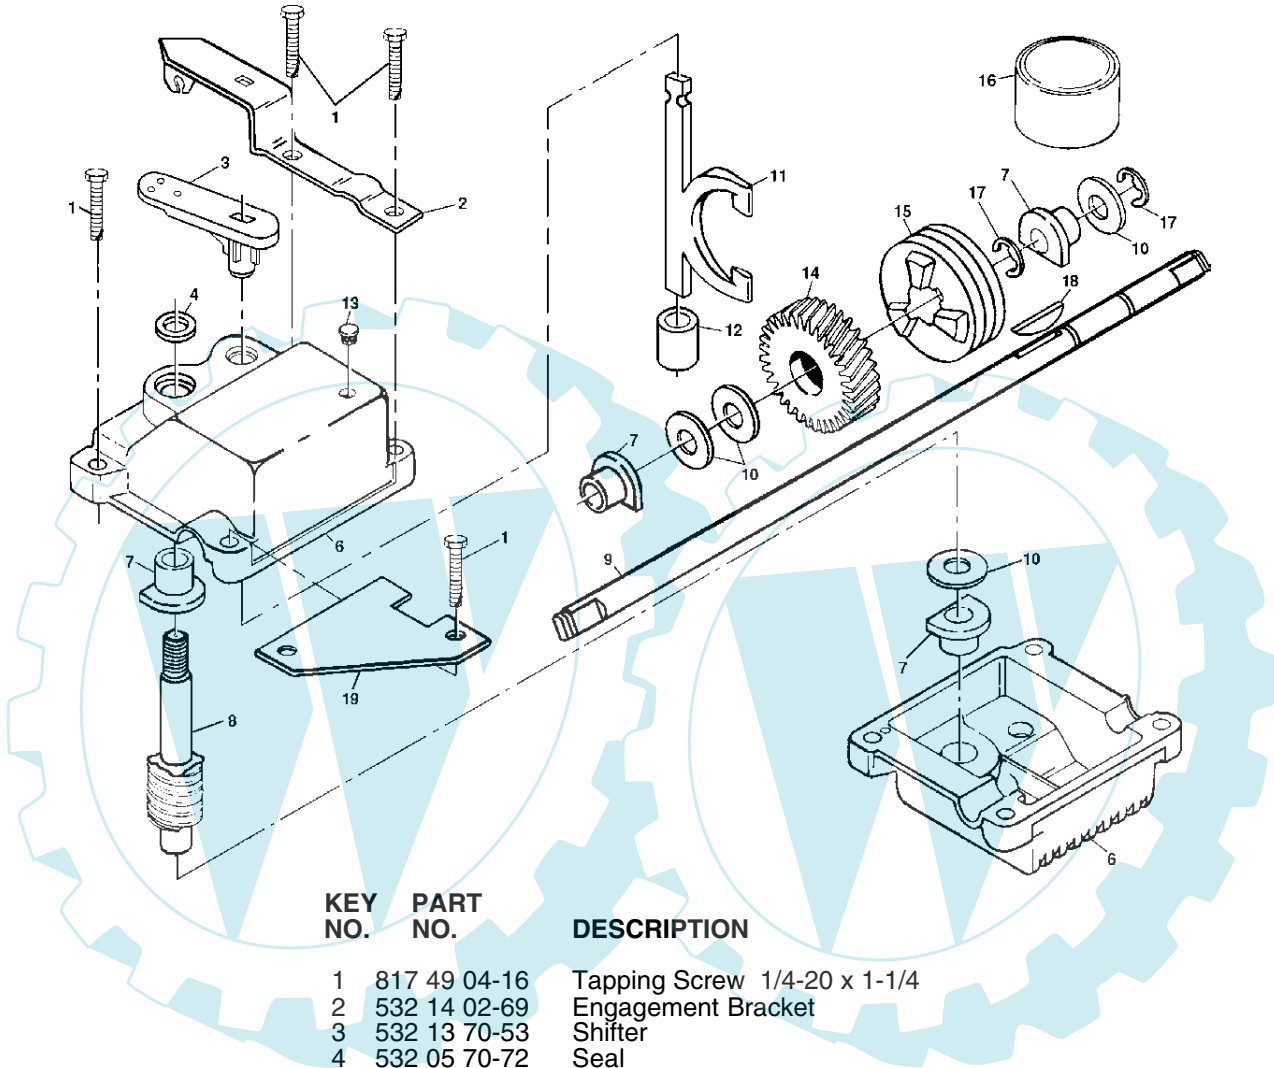

ROTARY LAWN MOWER - -
MODEL NUMBER 600SD (JNA600SDB)
GEARCASE ASSEMBLY - PART NO. 532 70 25-11

KEY NO.	PART NO.	DESCRIPTION
1	817 49 04-16	Tapping Screw 1/4-20 x 1-1/4
2	532 14 02-69	Engagement Bracket
3	532 13 70-53	Shifter
4	532 05 70-72	Seal
6	532 04 83-73	Gear Case Halves Kit (Includes Key Numbers 4 and 7)
7	532 07 78-81	Bearing
8	532 13 70-51	Worm Shaft
9	532 13 70-74	Drive Shaft (532 70 25-11)
--	532 13 70-77	Drive Shaft (532 70 25-10)
10	532 05 70-79	Hardened Washer
11	532 13 14-84	Clutch Yoke
12	532 70 03-43	Bushing
13	532 08 64-47	Plug
14	532 13 70-50	Helical Gear
15	532 75 04-36	Clutch Jaw
16	532 75 03-69	Grease
17	812 00 00-03	E-Ring
18	532 85 08-48	Hi-Pro Key
19	532 12 54-41	Spring Bracket

NOTE: All component dimensions given in U.S. inches.
1 inch = 25.4 mm